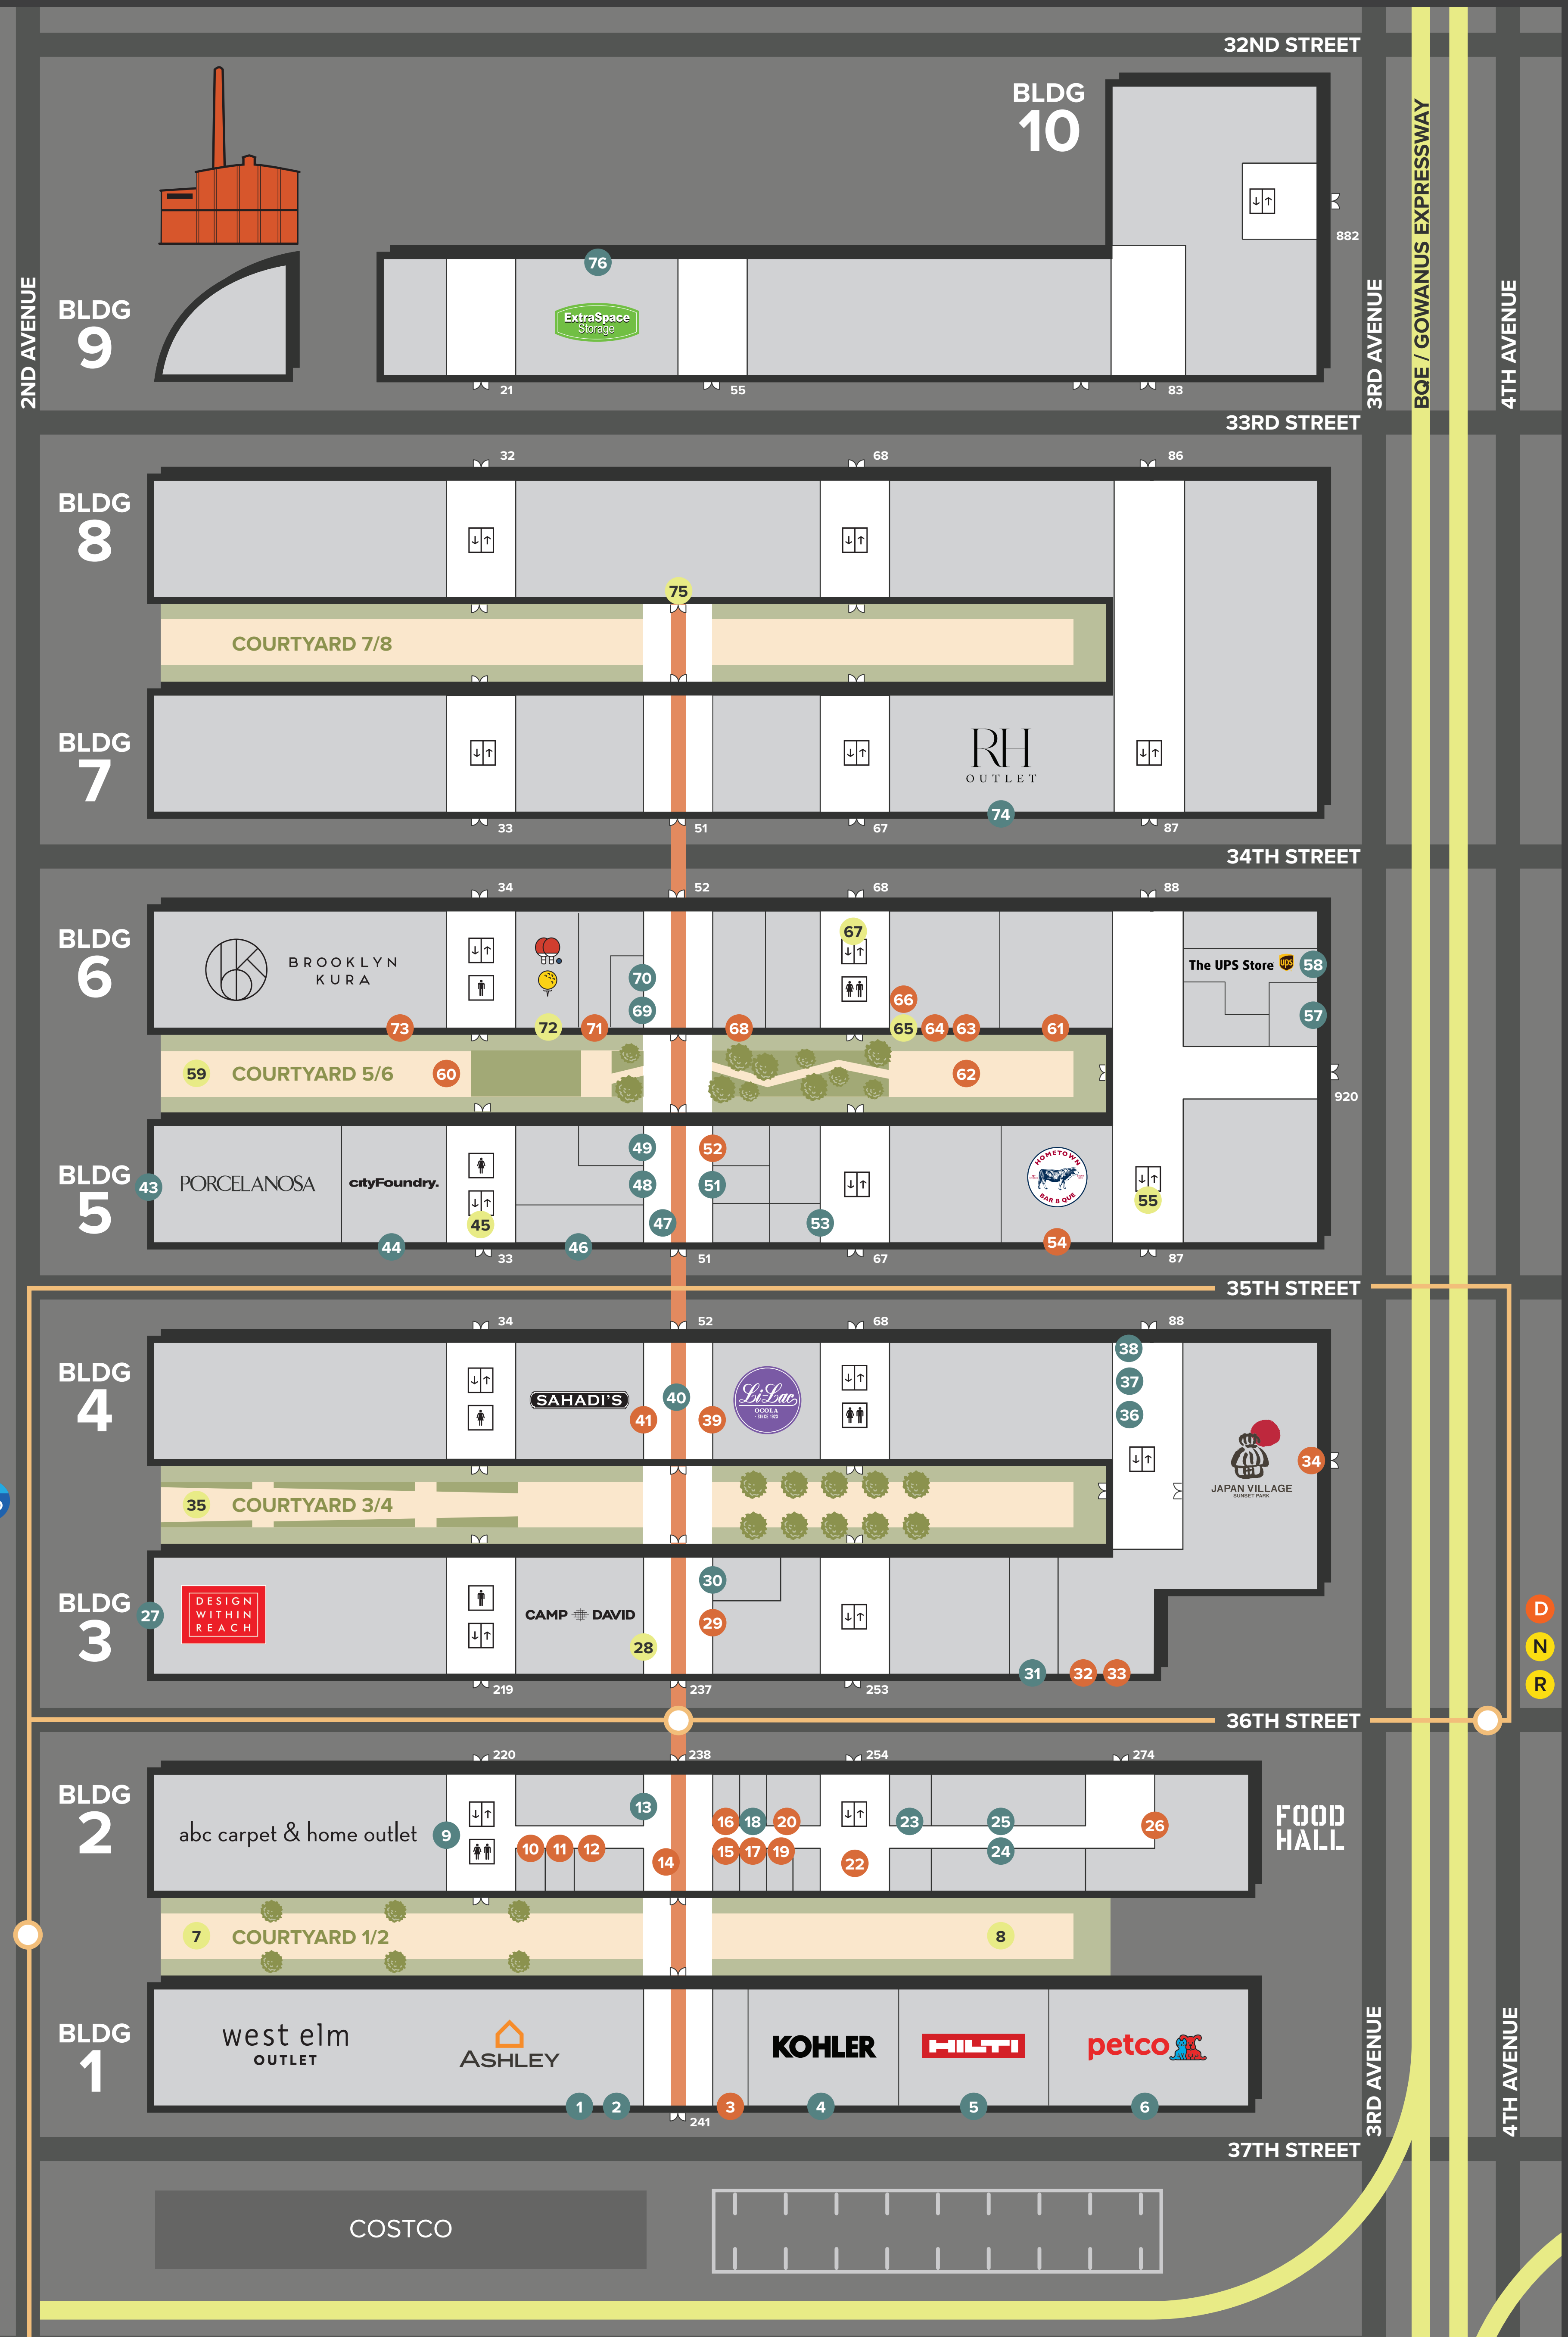

Activities + Event Venues

- 8 Bandshell Courtyard 1/2
- 67 Brooklyn Escape Room Building 6, Level 2
- 65 Brooklyn Game Knight Building 6, Level 2
- 75 Box Factory Building 8, Level 1
- 28 Camp David Building 3, Level 1
- 7 Courtyard 1/2
- 35 Courtyard 3/4
- 59 Courtyard 5/6
- 72 Game Room Building 6, Level 1
- 55 Innovation Lab Building 6, Level 2
- 45 5-2-A Building 5, Level 2

Legend

- Bathroom
- Elevator
- Parking
- Security
- Innovation Alley
- IC Shuttle Weekday 8-11am, 2-6pm
- Citi Bike

TAKE THE MAP WITH YOU

INDUSTRY CITY