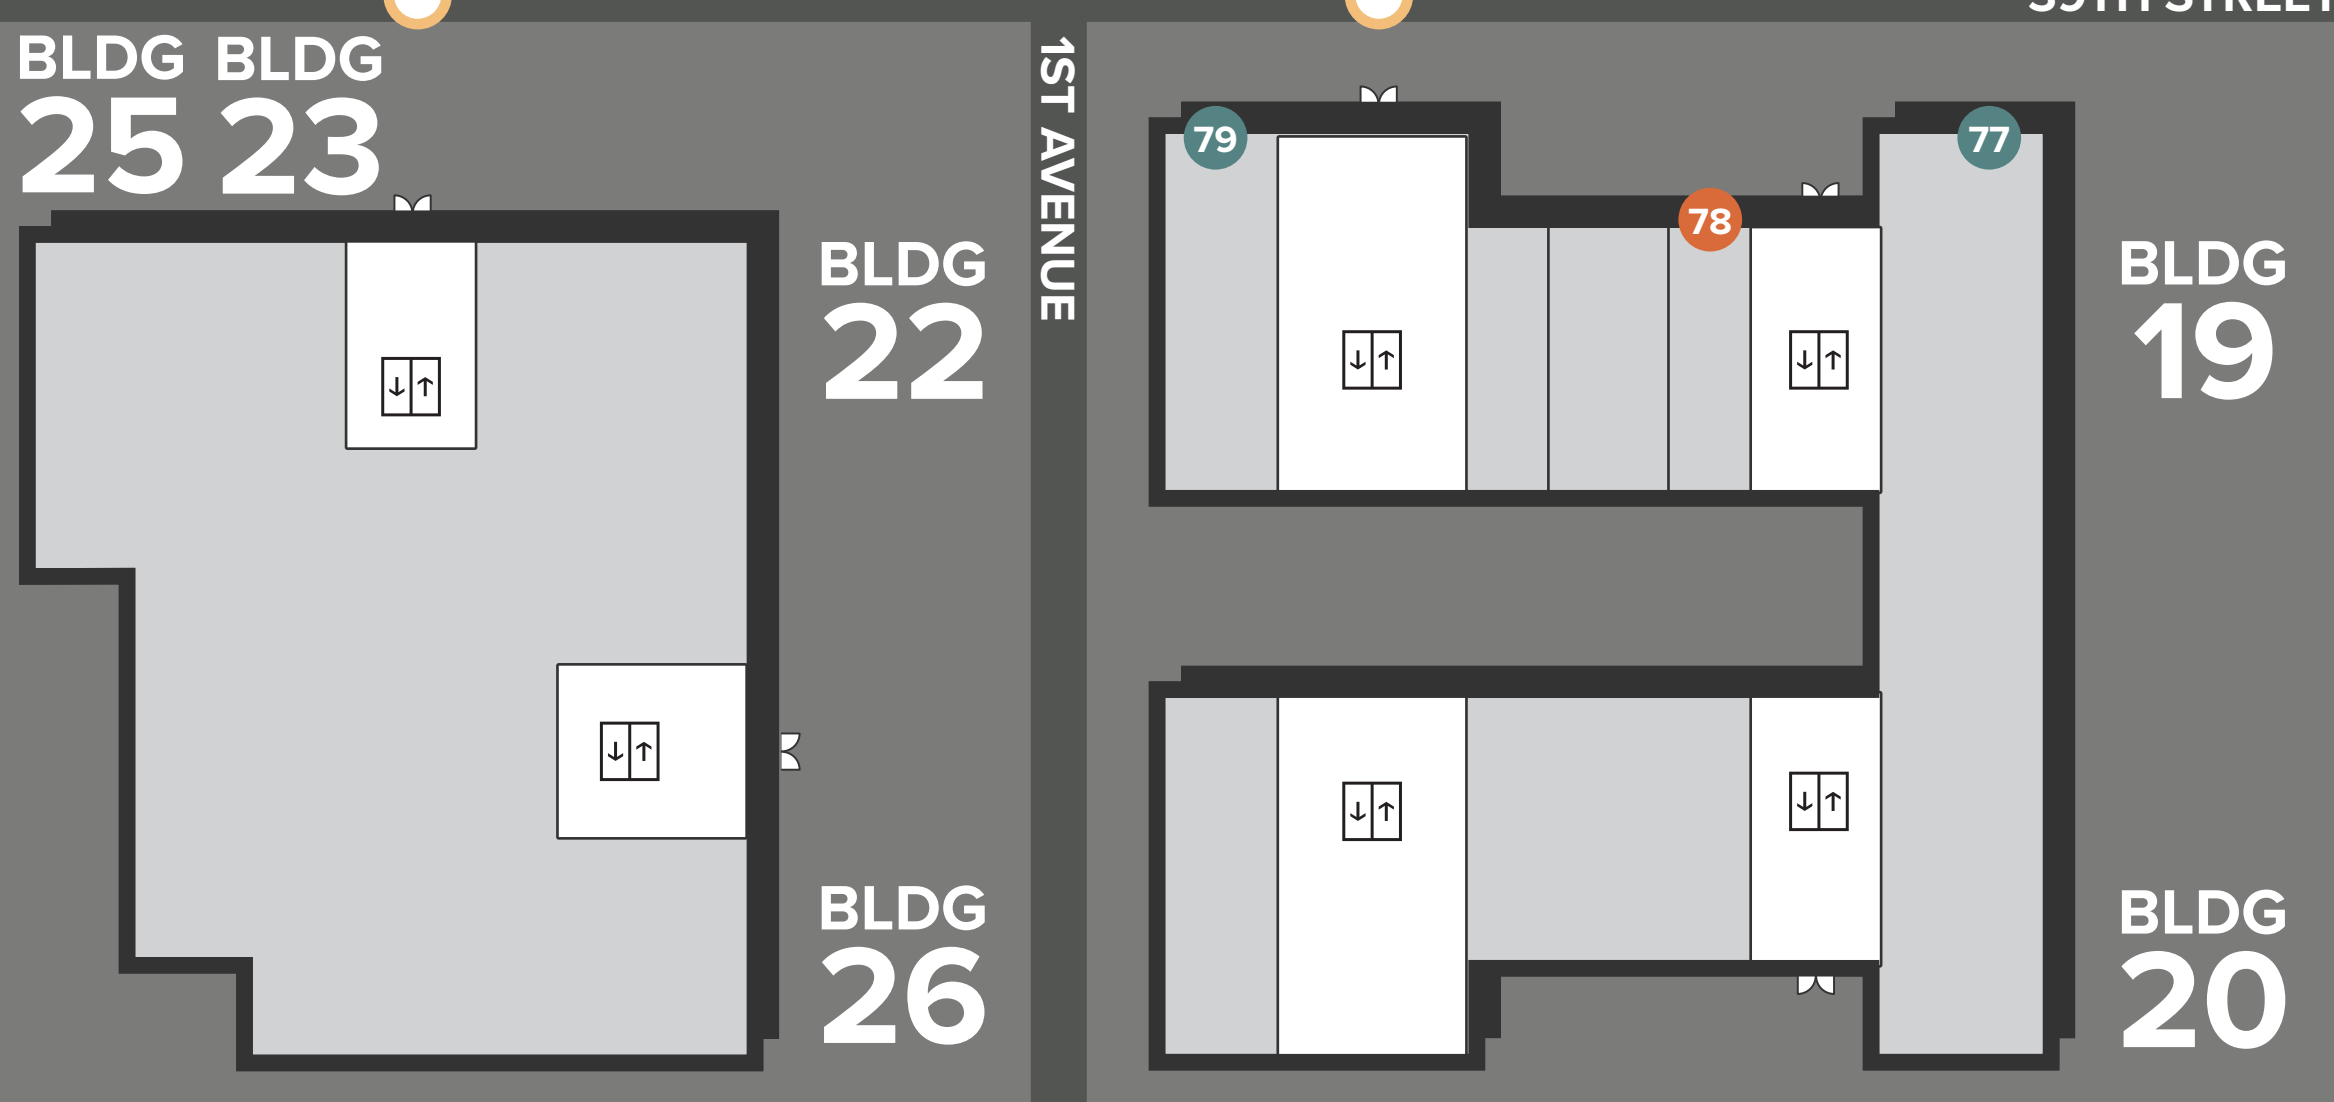

Activities + Event Venues

- 8 Bandshell Courtyard 1/2
- 67 Brooklyn Escape Room Building 6, Level 2
- 65 Brooklyn Game Knight Building 6, Level 2
- 75 Box Factory Building 8, Level 1
- 28 Camp David Building 3, Level 1
- 7 Courtyard 1/2
- 35 Courtyard 3/4
- 59 Courtyard 5/6
- 72 Game Room Building 6, Level 1
- 55 Innovation Lab Building 6, Level 2
- 45 5-2-A Building 5, Level 2

Legend

- Bathroom
- Elevator
- Parking
- Security
- Innovation Alley
- IC Shuttle Weekday 8-11am, 2-6pm
- Citi Bike

TAKE THE MAP WITH YOU

INDUSTRY CITY