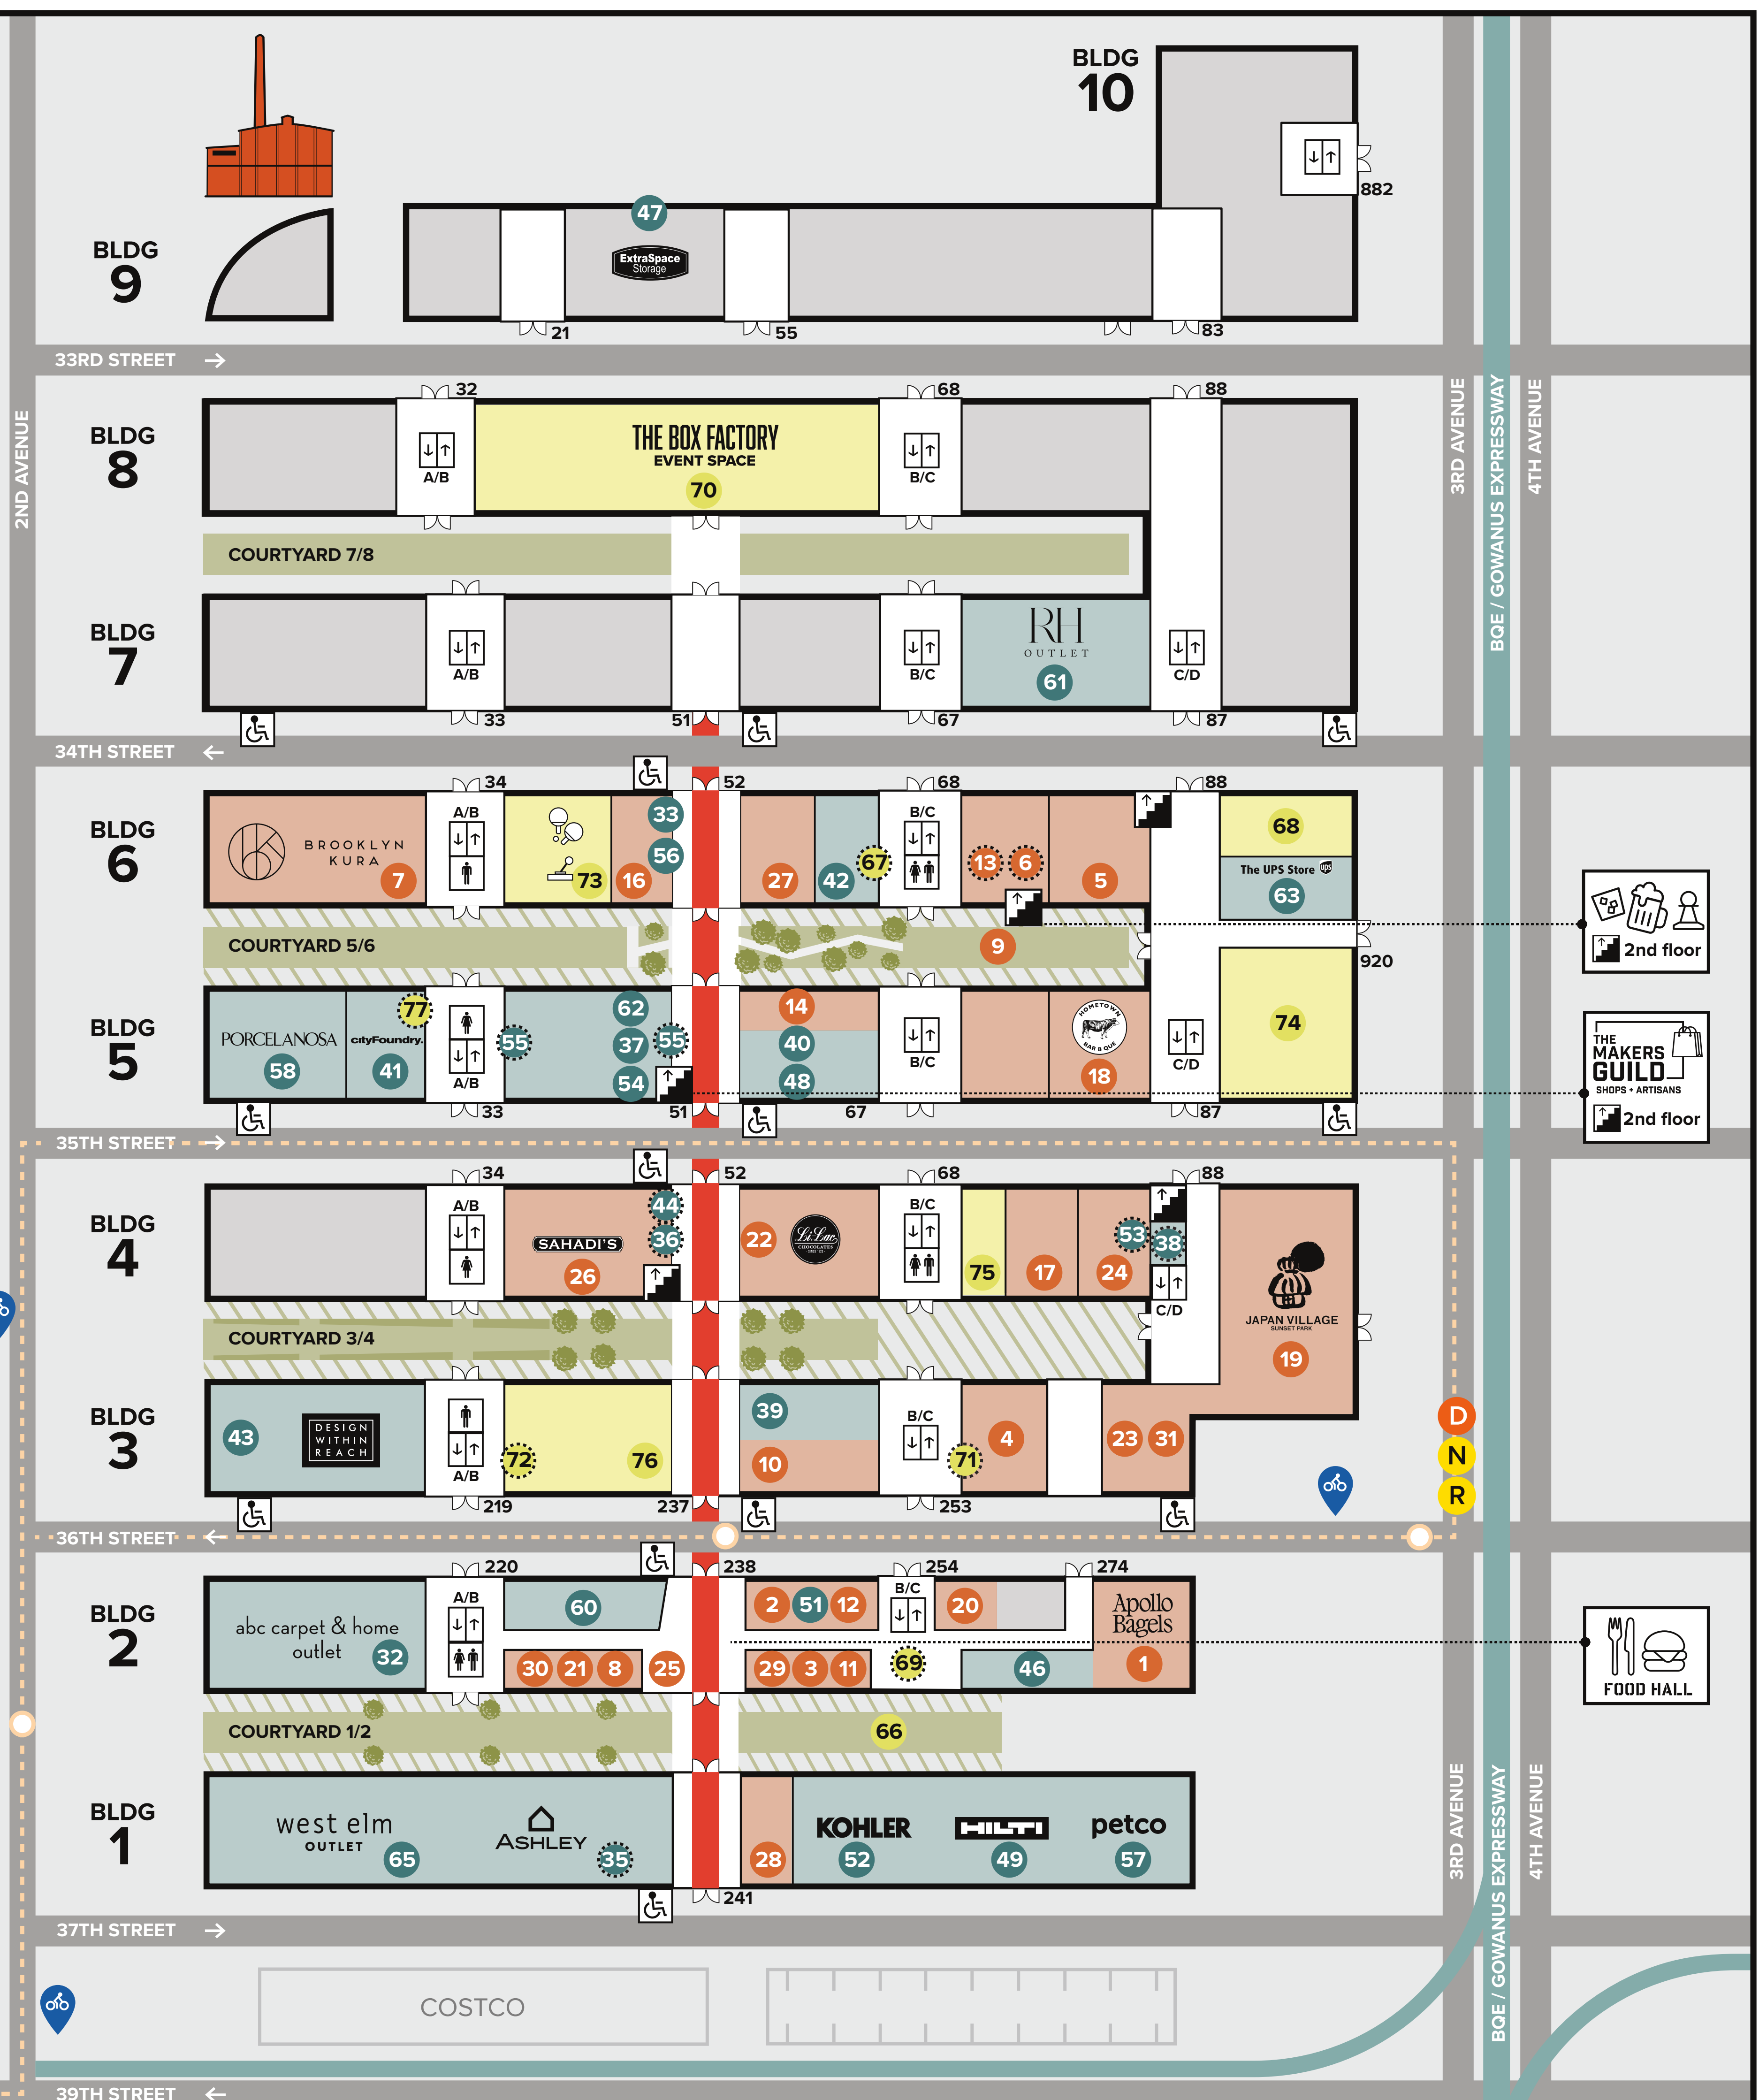

Entertainment + Event Venues

- 66 Bandshell Courtyard 1/2
- 67 Brooklyn Escape Room Bldg 6, Floor 2
- 68 Brooklyn Game Knight Bldg 6, Floor 1
- 69 Brooklyn Pop Exhibit Bldg 2, Floor 2
- 70 The Box Factory Bldg 8, Floor 1
- 71 CREA Interactive Playspace Bldg 3, Floor 2
- 72 Cowork IC Bldg 3, Floor 5
- 73 Game Room Bldg 6, Floor 1
- 74 HAPIK Climbing Gym Bldg 6, Floor 1
- 75 J-tunes Karaoke Bldg 4, Floor 1
- 76 The Landing Bldg 3, Floor 1
- 77 5/2/A Event Space Bldg 5, Floor 2