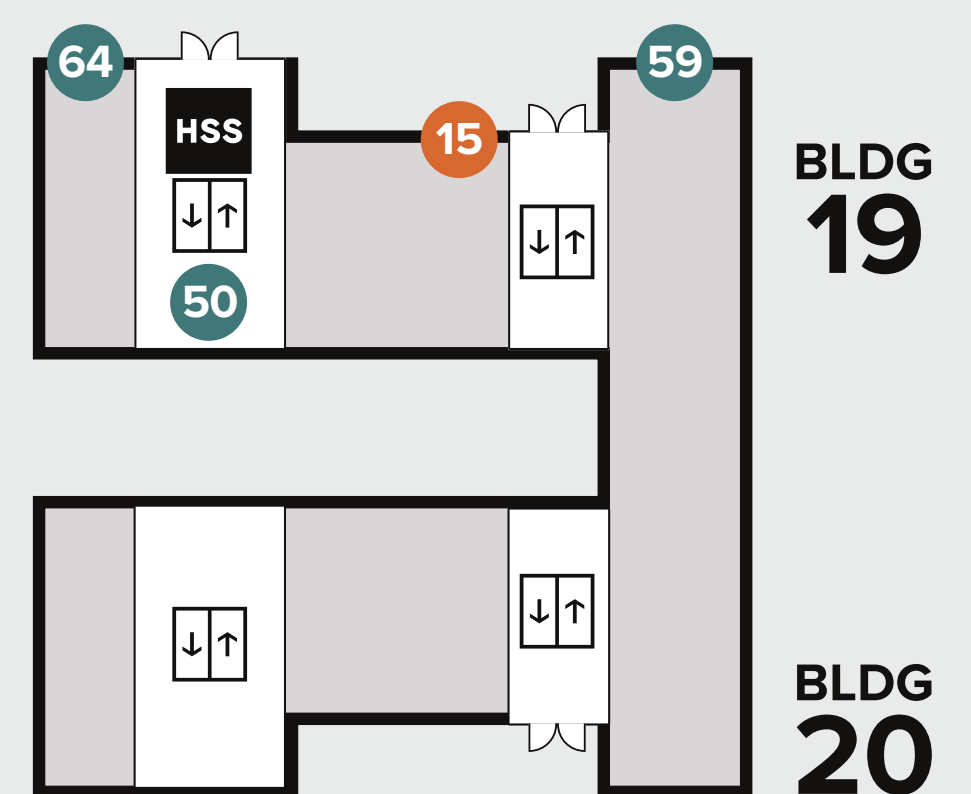

2ND AVENUE

Legend

- Restrooms
- Elevator
- Parking
- Accessible route
- Open Until Late
- Innovation Alley
- Access to 2nd floor
- Citi Bike
- Upstairs location
- IC Shuttle Weekday 8-11am, 2-6pm

TAKE THE MAP WITH YOU