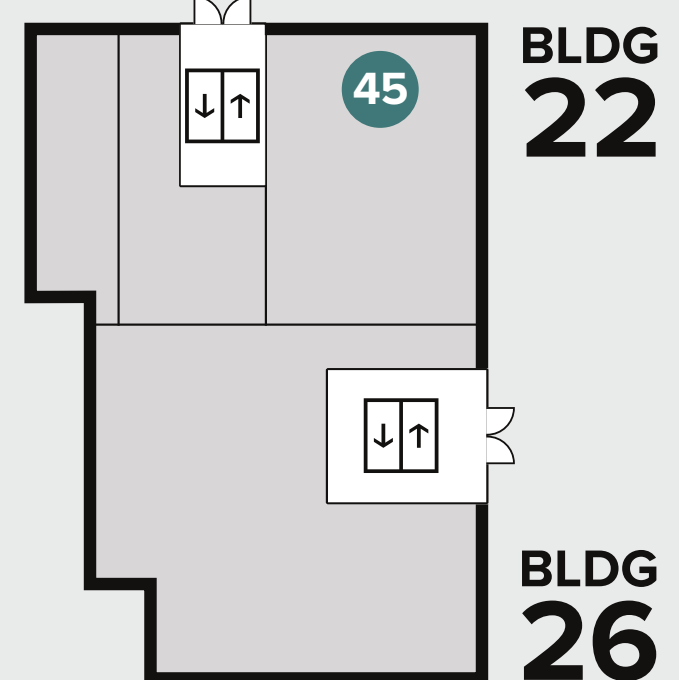

BLDG 25 BLDG 23

1ST AVENUE